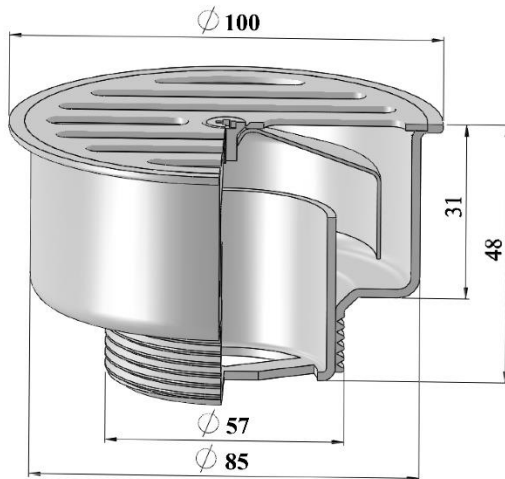

FLOOR DRAIN WITH BELL TRAP

Fit to ID Pipe
Lắp vào trong ống

External Thread
Ren ngoài

TECHNICAL INFORMATION

Material: Stainless Steel 304

Finish/Colour: Polish/ Satin

Connection: 2" Thread or Push-on

Capacity: 30L/Min