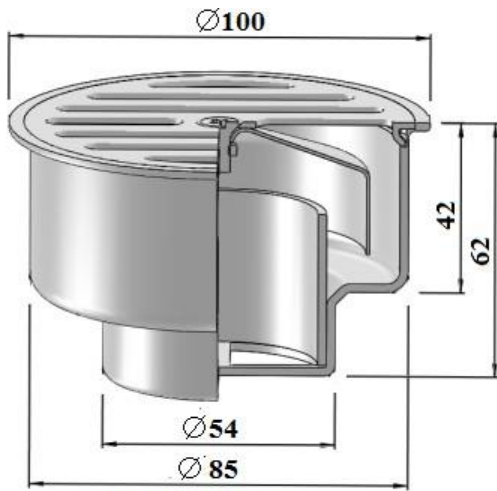

FLOOR DRAIN WITH BELL TRAP

Fit to ID Pipe
Lắp vào trong ống

External Thread
Ren ngoài

TECHNICAL INFORMATION

Material: Stainless Steel 304

Finish/Colour: Polish/ Satin

Connection: 2" Thread or Push-on

Capacity: 30L/Min