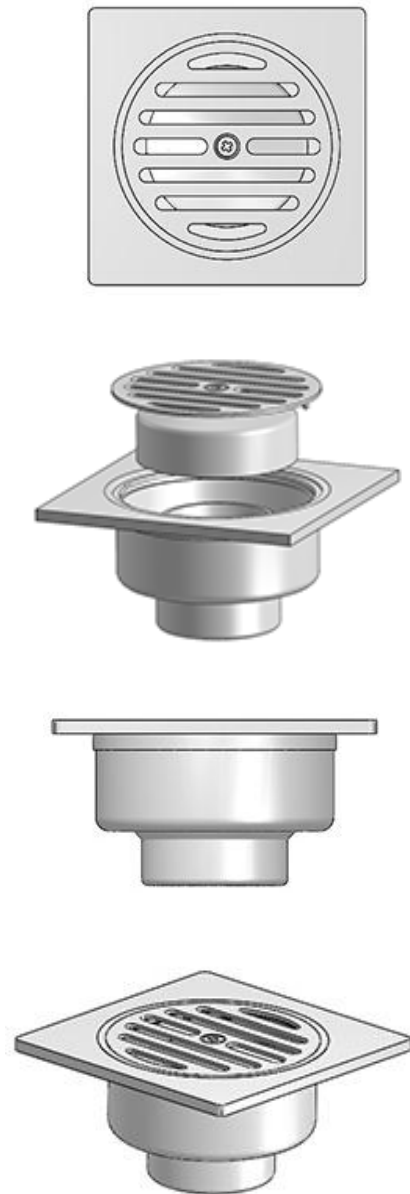

FLOOR DRAIN WITH BELL TRAP

Fit to ID Pipe
Lắp vào trong ống

External Thread
Ren ngoài

**TECHNICAL INFORMATION**

Material: Stainless Steel 304

Finish/Colour: Polish/ Satin

Connection: 2" Thread or Push-on

Capacity: 30L/Min