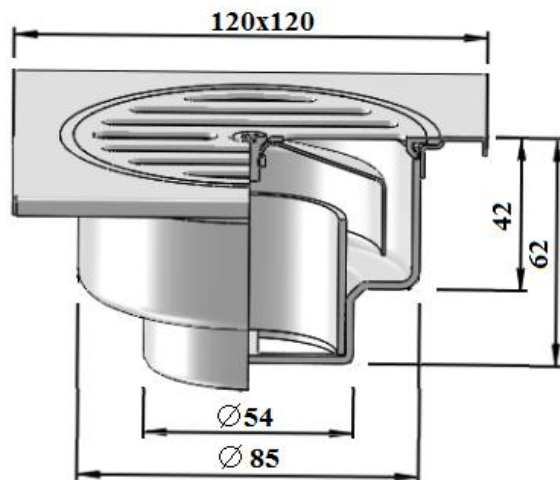

FLOOR DRAIN WITH BELL TRAP

Fit to ID Pipe
Lắp vào trong ống

External Thread
Ren ngoài

**TECHNICAL INFORMATION**

Material: Stainless Steel 304

Finish/Colour: Polish/ Satin

Connection: 2" Thread or Push-on

Capacity: 30L/Min