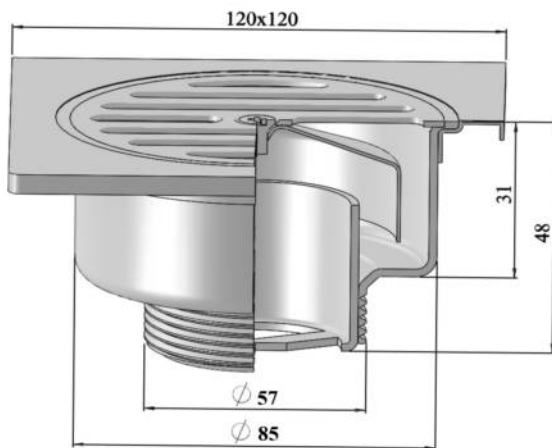

FLOOR DRAIN WITH BELL TRAP

Fit to ID Pipe
Lắp vào trong ống

External Thread
Ren ngoài

**TECHNICAL INFORMATION**

Material: Stainless Steel 304

Finish/Colour: Polish/ Satin

Connection: 2" Thread or Push-on

Capacity: 30L/Min