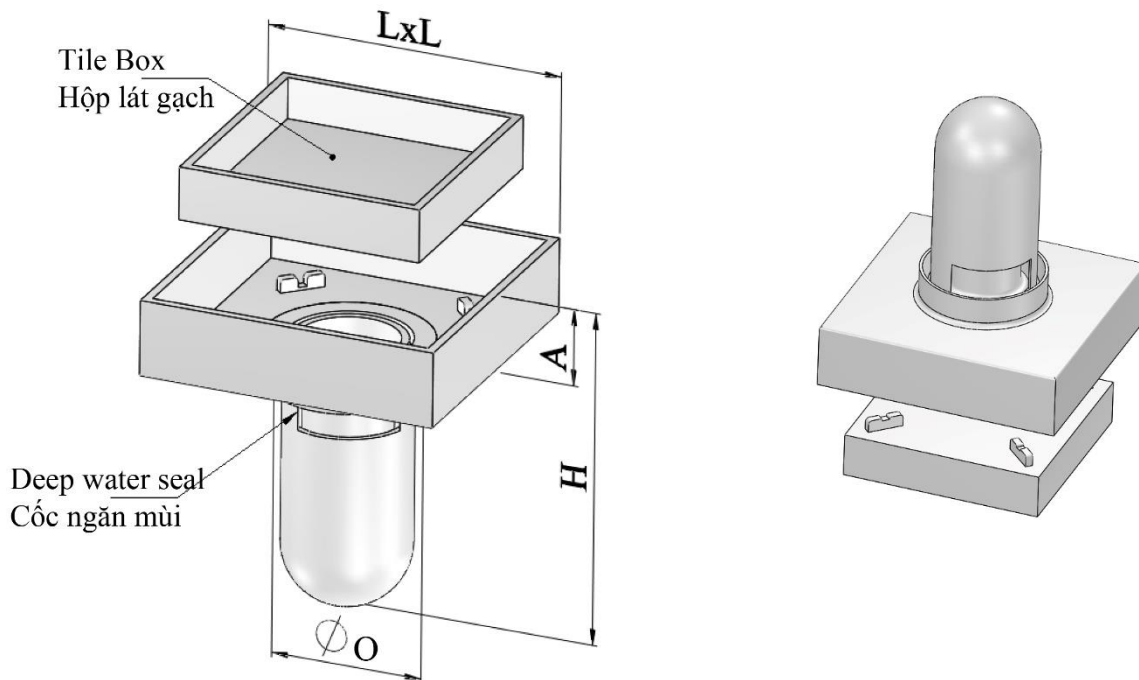

MODEL F52S

Materials: SUS304

Vật liệu: Inox 304

MODEL F52S

FLOOR DRAIN

| Pipe Size | | O | A | H | L |
|-----------------|-------|------|------|-------|------|
| Kích thước ống | | | | | |
| (DN) | (In) | (mm) | (mm) | (mm) | (mm) |
| DN50/65 | 2 | 51 | 26 | 120 | 100 |
| DN50/65L | 2 1/2 | 51 | 26 | 120 | 120 |
| DN65/80 | 3 | 63 | 26 | 114.7 | 100 |
| DN65/80S | 3 | 63 | 26 | 114.7 | 120 |
| DN65/80L | 3 | 63 | 26 | 114.7 | 150 |