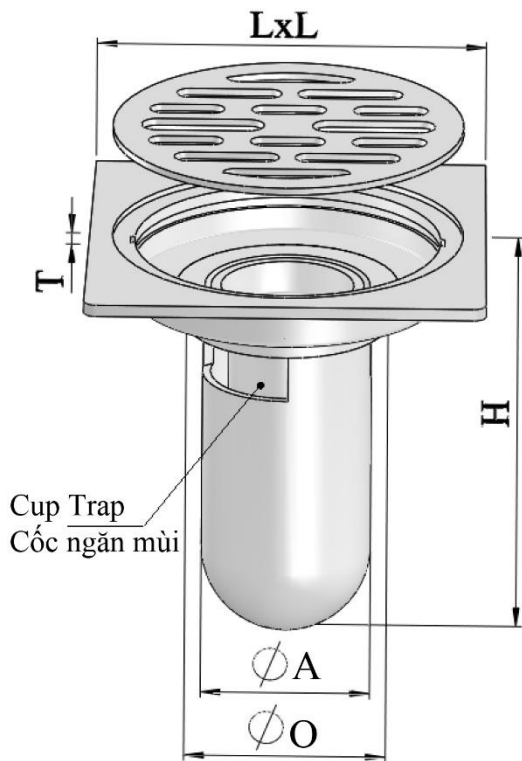

MODEL F09S

Materials: SUS304

Vật liệu: Inox 304

Fit to ID of Pipe Lắp vào trong ống

MODEL F09S		FLOOR DRAIN				
Pipe Size		O	A	H	L	T
Kích thước ống						
(DN)	(In)	(mm)	(mm)	(mm)	(mm)	(mm)
DN50/65	2	51	45.7	110	100	2
DN50/65	2 1/2	51	45.7	110	100	3
DN65/80	3	65	63	104.7	120	3
DN65/80S	3	65	63	104.7	100	2
DN65/80L	3	65	63	104.7	150	3