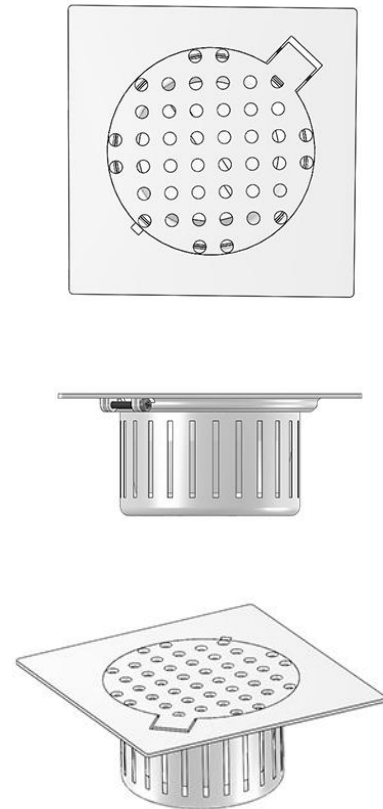

Fit to ID of Pipe Lắp vào trong ống

TECHNICAL INFORMATION

Material: Stainless Steel 304
Finish/Colour: Polish/ Satin