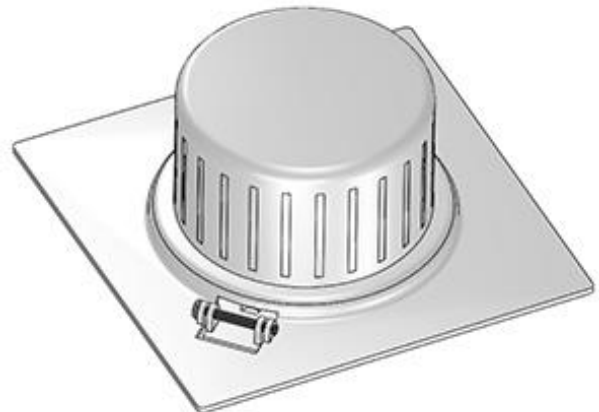

Fit to ID of Pipe Lắp vào trong ống

TECHNICAL INFORMATION

Material: Stainless Steel 304
Finish/Colour: Polish/ Satin